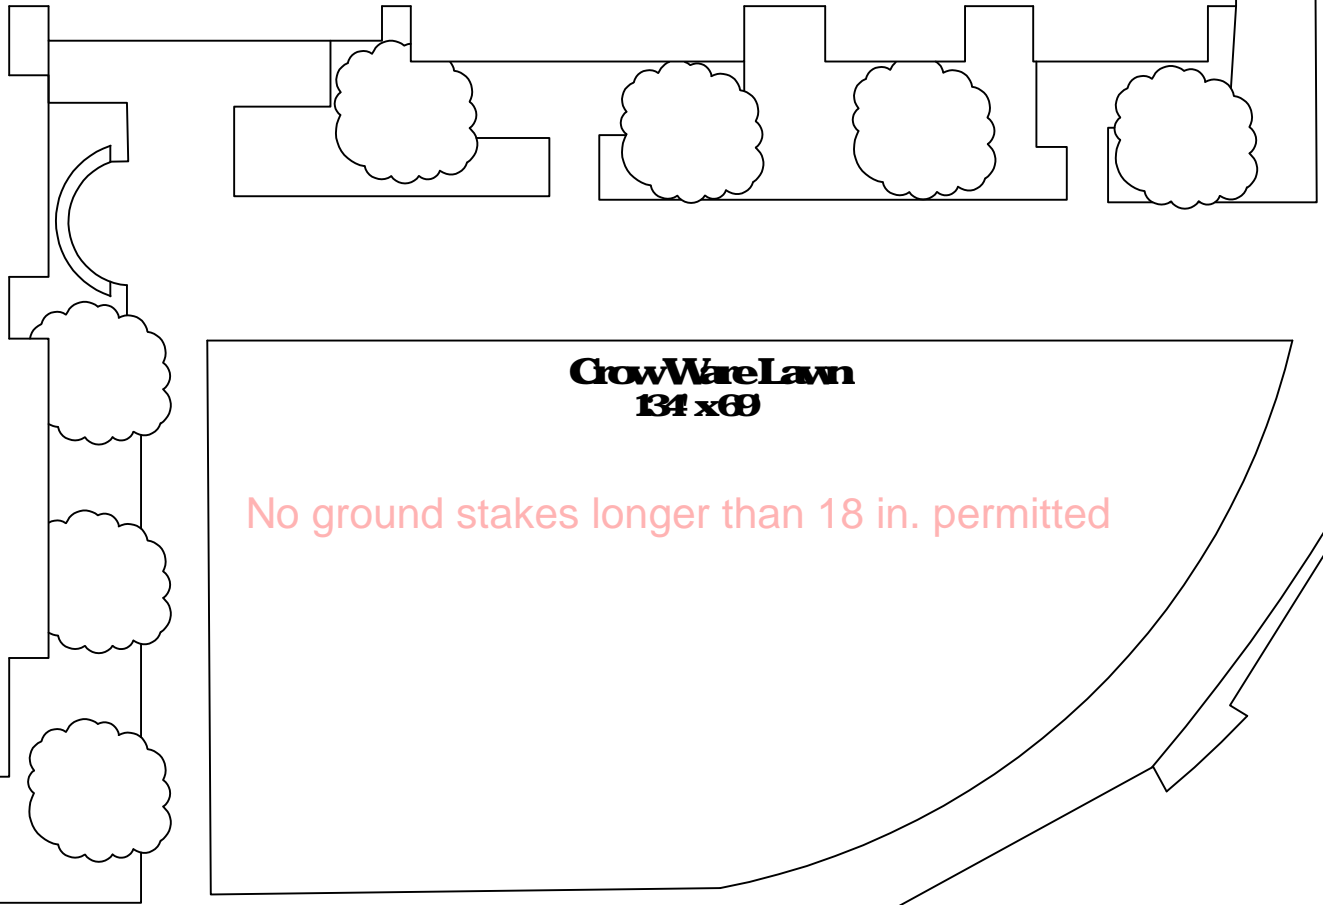

KATHY CROW COMMONS

CrowWareLawn
134 x69

No ground stakes longer than 18 in. permitted

WARE COMMONS

CrowWareLawn

SMU - Outdoor Event Site Plan

NIS: Not to Scale
Please note: All measurements
are approximate