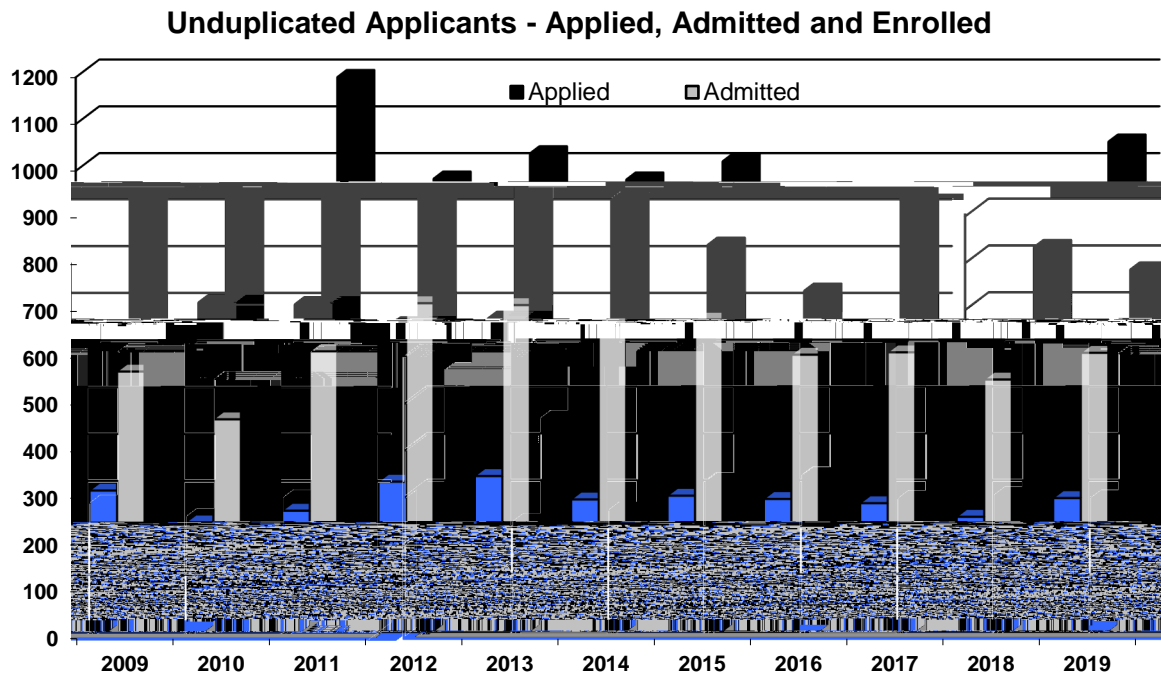

## New Transfer Undergraduate Admission Statistics 2009-2019

<b>Unduplicated Applicants</b>			
<b>Fall</b>	<b>Applied</b>	<b>Admitted</b>	<b>Enrolled</b>
<b>2019</b>	1051	600	290
<b>2018</b>	731	543	250
<b>2017</b>	829	601	279
<b>2016</b>	925	596	288
<b>2015</b>	1,009	671	295
<b>2014</b>	970	659	287
<b>2013</b>	1,026	702	337
<b>2012</b>	972	706	325
<b>2011</b>	1189	603	263
<b>2010</b>	775	458	238
<b>2009</b>	823	560	306

Note: Beginning Fall 2019, based upon a revised admission policy methodology of counting applicants changed.