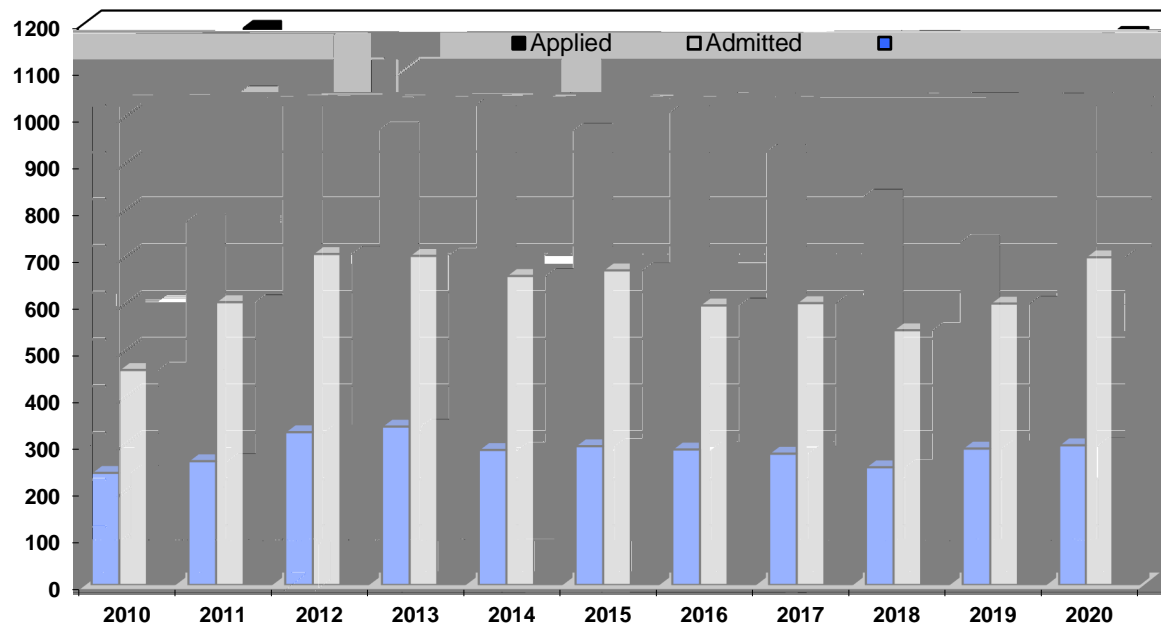

## New Transfer Undergraduate Admission Statistics 2010-2020

<b>Unduplicated Applicants</b>			
<b>Fall</b>	<b>Applied</b>	<b>Admitted</b>	<b>Enrolled</b>
<b>2020</b>	1176	699	297
<b>2019</b>	1051	600	
	1,009	671	295
<b>2014</b>	970	659	287
<b>2013</b>	1,026	702	337
<b>2012</b>	972	706	325
<b>2011</b>	1189	603	263
<b>2010</b>	775	458	238

**Unduplicated Applicants - Applied, Admitted and Enrolled**

Note: Beginning Fall 2019, based upon a revised admission policy methodology of counting applicants changed.